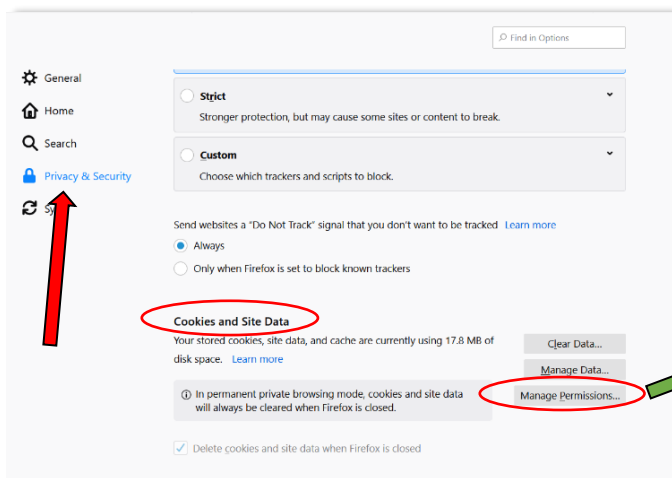

Step 2 – Accept Cookies

Privacy & Security -> Cookies -> Manage permissions-> type: <http://www.ezclasstest.com> -> Allow