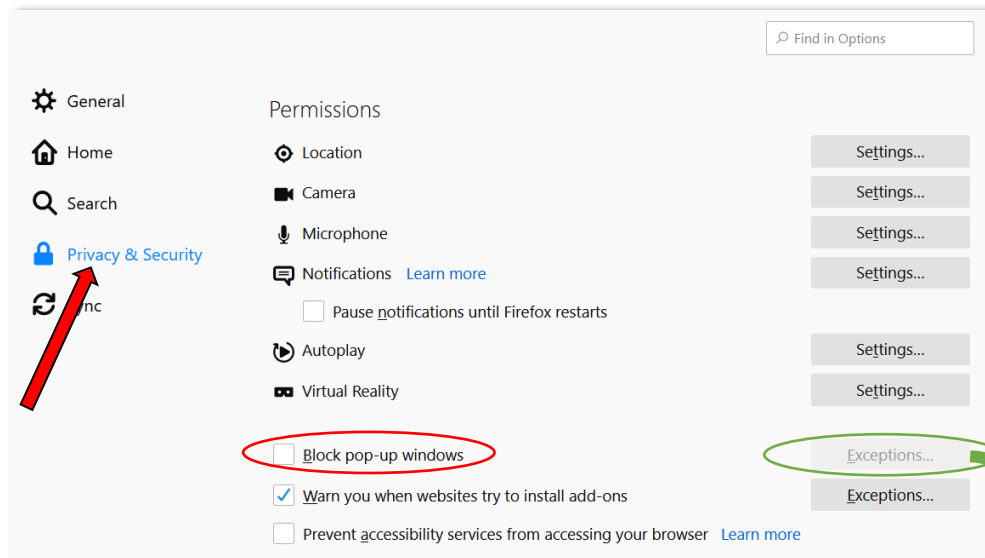

Firefox v. 75 Settings on PC for ezclasstest

Please follow the technical setting requirements to prepare Firefox browser for electronic assessment delivery.

Step 1 – Turn off Tabbed Browsing

Firefox settings -> Options -> General -> Select “open links in tabs instead of new windows”; and deselect “Check your spelling as you type” to disable spell-check

Step 2 – Accept Cookies

Privacy & Security -> Cookies -> Manage permissions-> type: <http://www.ezclasstest.com> -> Allow

Step 3 – Enable Pop-ups

Privacy & Security -> Permissions -> Deselect “Block pop-up windows”