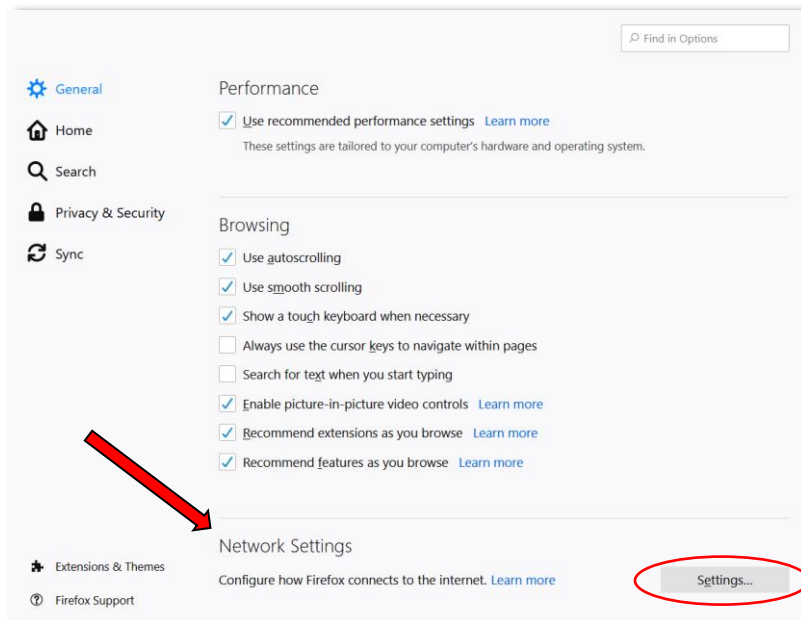

OR:

Select “Block pop-up windows” -> Exceptions -> add <http://www.ezclasstest.com> -> Allow

Step 4 – Bypass proxy settings

General -> Network Settings -> Settings...

In the Connection Settings -> Select "No Proxy" -> OK