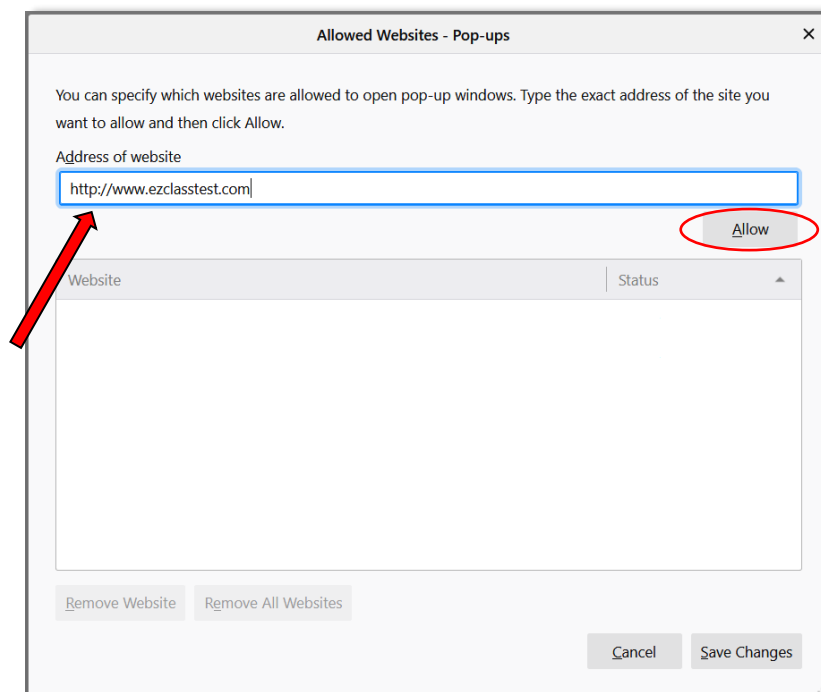

Step 2 – Accept Cookies

Privacy & Security -> Cookies -> Manage permissions-> type: <http://www.ezclasstest.com> -> Allow

Step 3 – Enable Pop-ups

Privacy & Security -> Permissions -> Deselect “Block pop-up windows”

OR:

Select “Block pop-up windows” -> Exceptions -> add <http://www.ezclasstest.com> -> Allow

Step 4 – Bypass proxy settings

General -> Network Settings -> Settings...

In the Connection Settings -> Select "No Proxy" -> OK