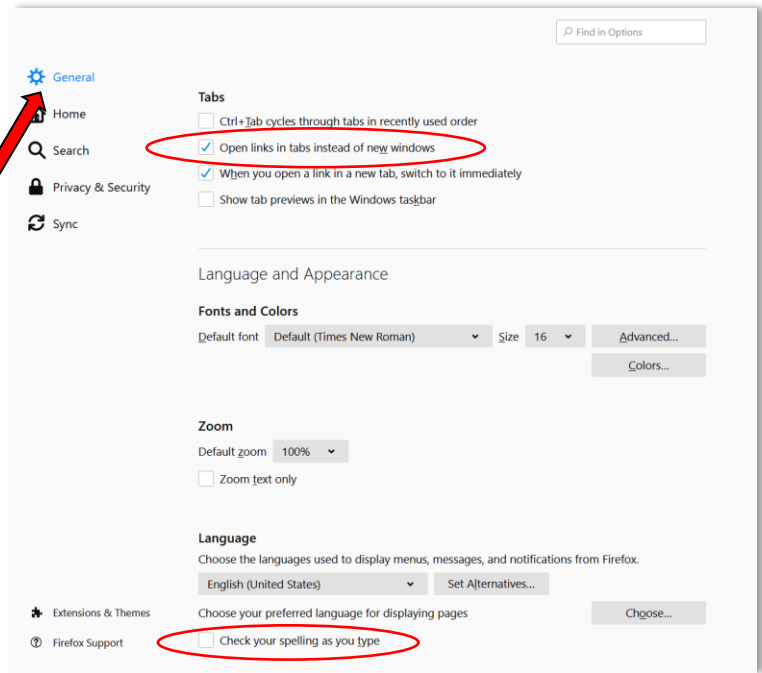

Firefox v. 75 Settings on PC for ezclasstest

Please follow the technical setting requirements to prepare Firefox browser for electronic assessment delivery.

Step 1 – Turn off Tabbed Browsing

Firefox settings -> Options -> General -> Select “open links in tabs instead of new windows”; and deselect “Check your spelling as you type” to disable spell-check