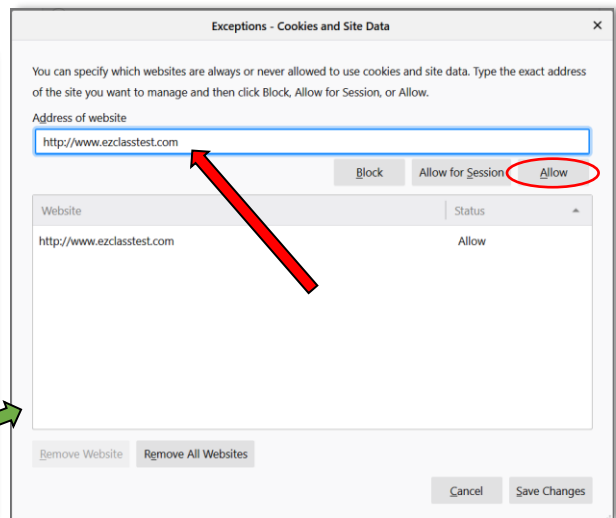

Step 2 – Accept Cookies

Privacy & Security -> Cookies -> Manage permissions-> type: <http://www.ezclasstest.com> -> Allow