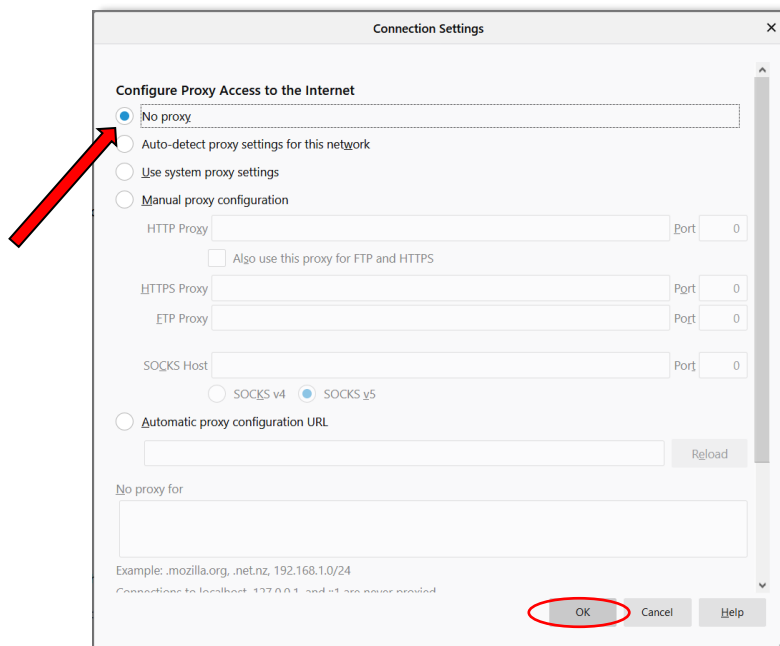

OR:

Select “Block pop-up windows” -> Exceptions -> add <http://www.ezclasstest.com> -> Allow

Step 4 – Bypass proxy settings

General -> Network Settings -> Settings...

In the Connection Settings -> Select "No Proxy" -> OK