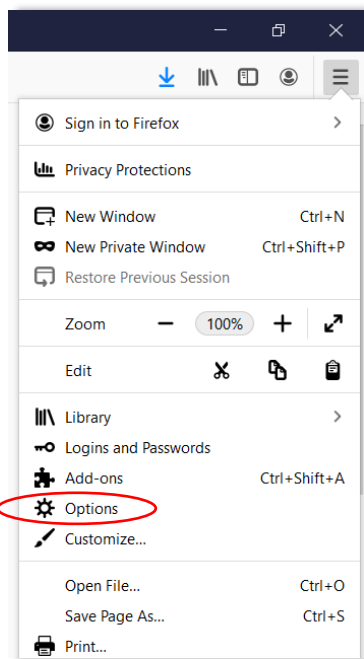

Firefox v. 75 Settings on PC for ezclasstest

Please follow the technical setting requirements to prepare Firefox browser for electronic assessment delivery.

Step 1 – Turn off Tabbed Browsing

Firefox settings -> Options -> General -> Select “open links in tabs instead of new windows”; and deselect “Check your spelling as you type” to disable spell-check