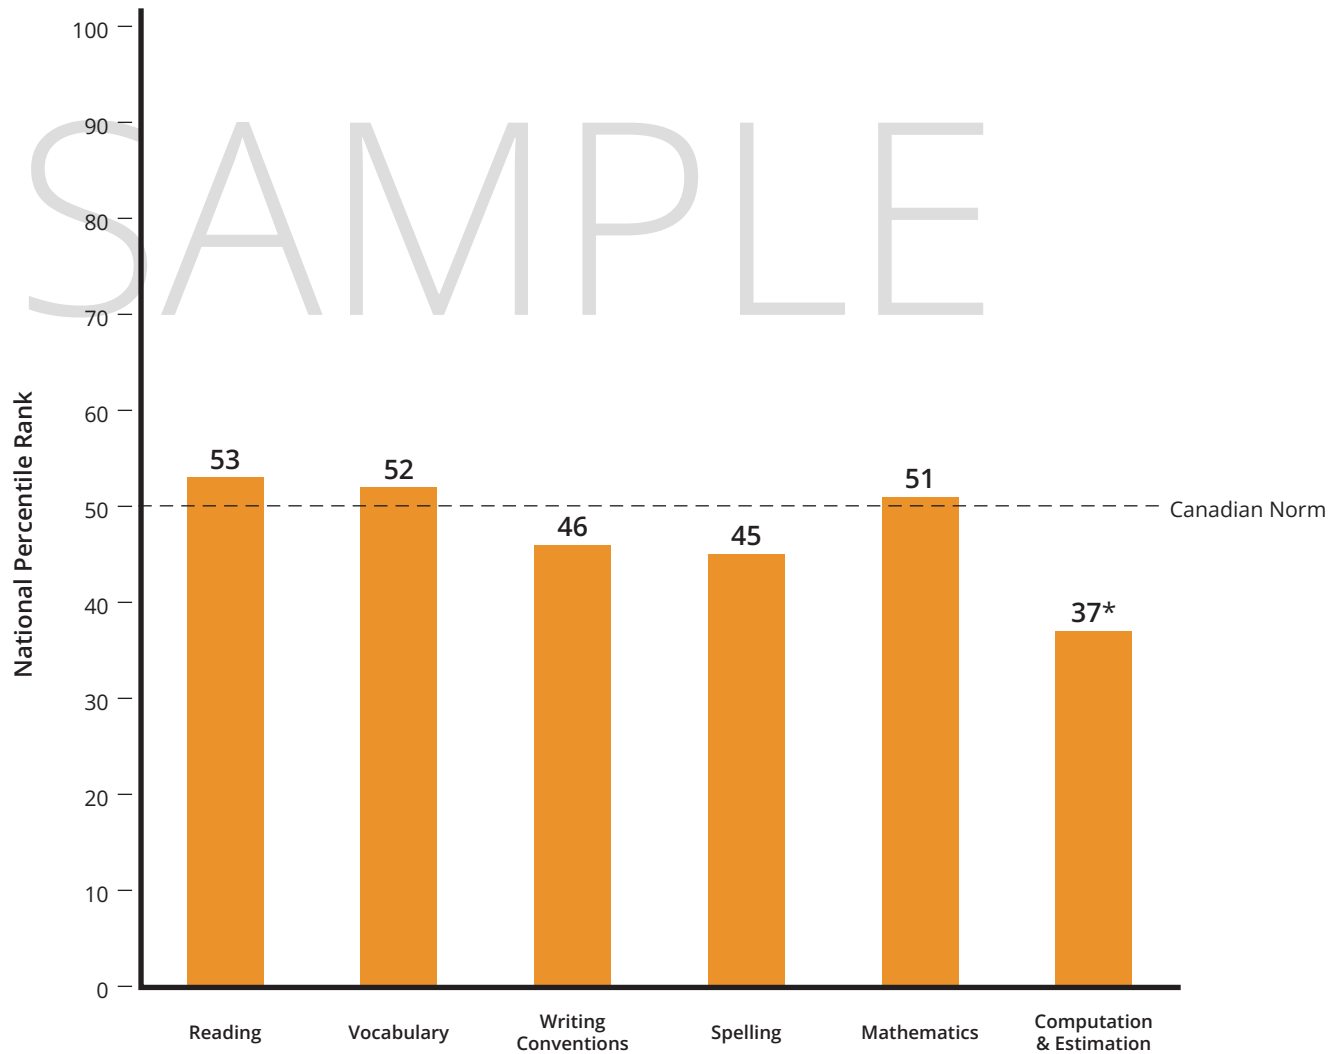

SPRINGFIELD SCHOOL Grade 6, Fall

School Summary

Grade: 6.1
Test Date: 2021/10/10
School: SPRINGFIELD SCHOOL
District: SPRINGFIELD VALLEY SD

Simulated Data

Mean National Percentile Rank