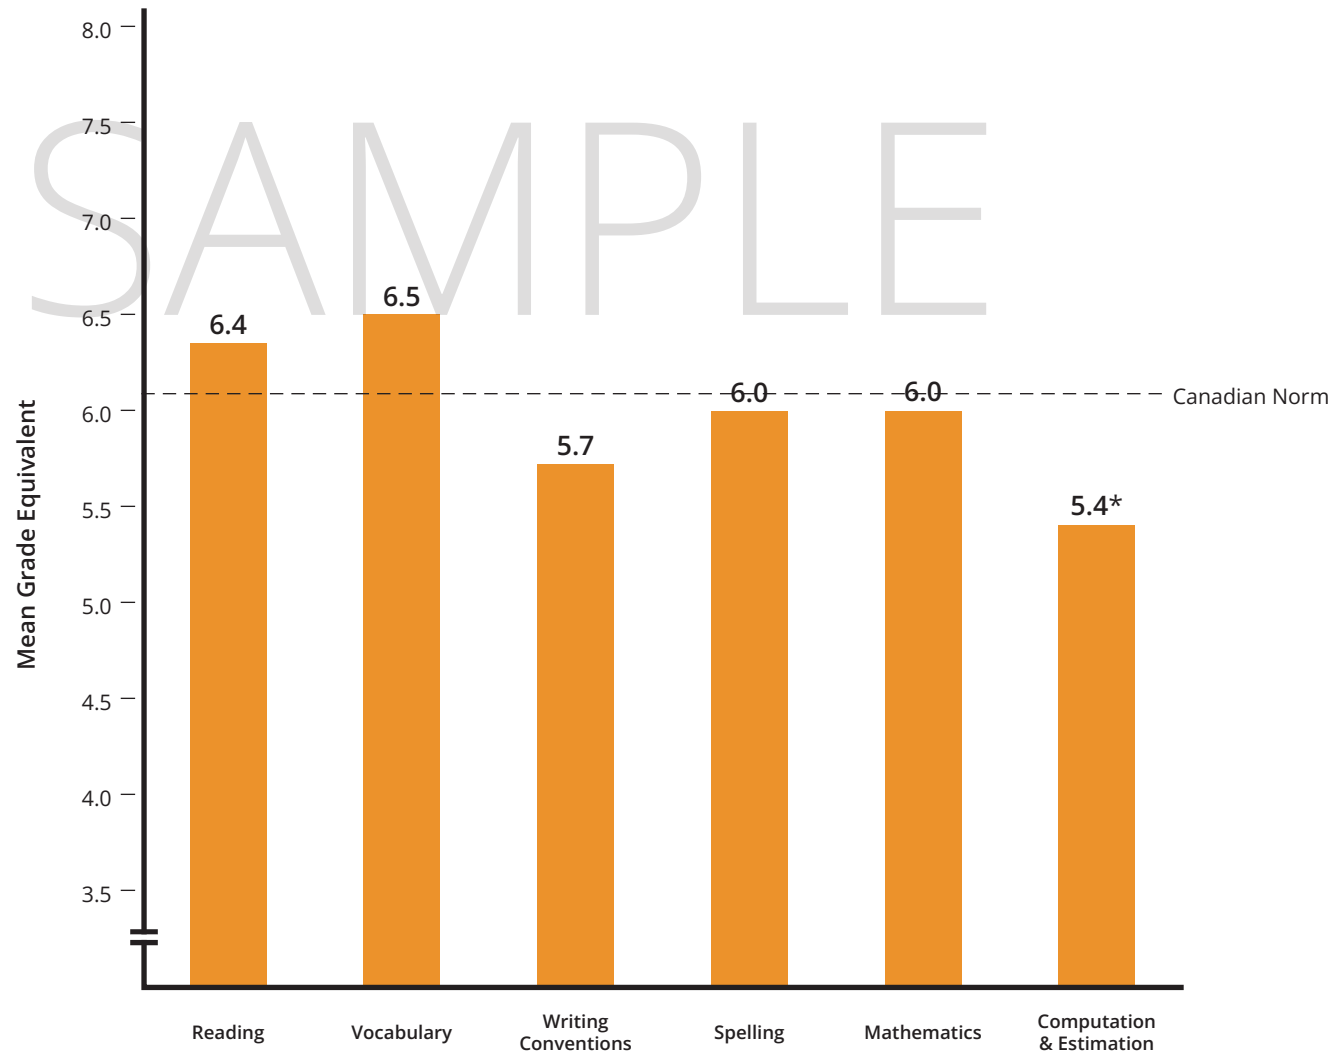

SPRINGFIELD SCHOOL Grade 6, Fall

School Summary

Grade: 6.1
Test Date: 2021/10/10
School: SPRINGFIELD SCHOOL
District: SPRINGFIELD VALLEY SD

Simulated Data

Mean Grade Equivalent