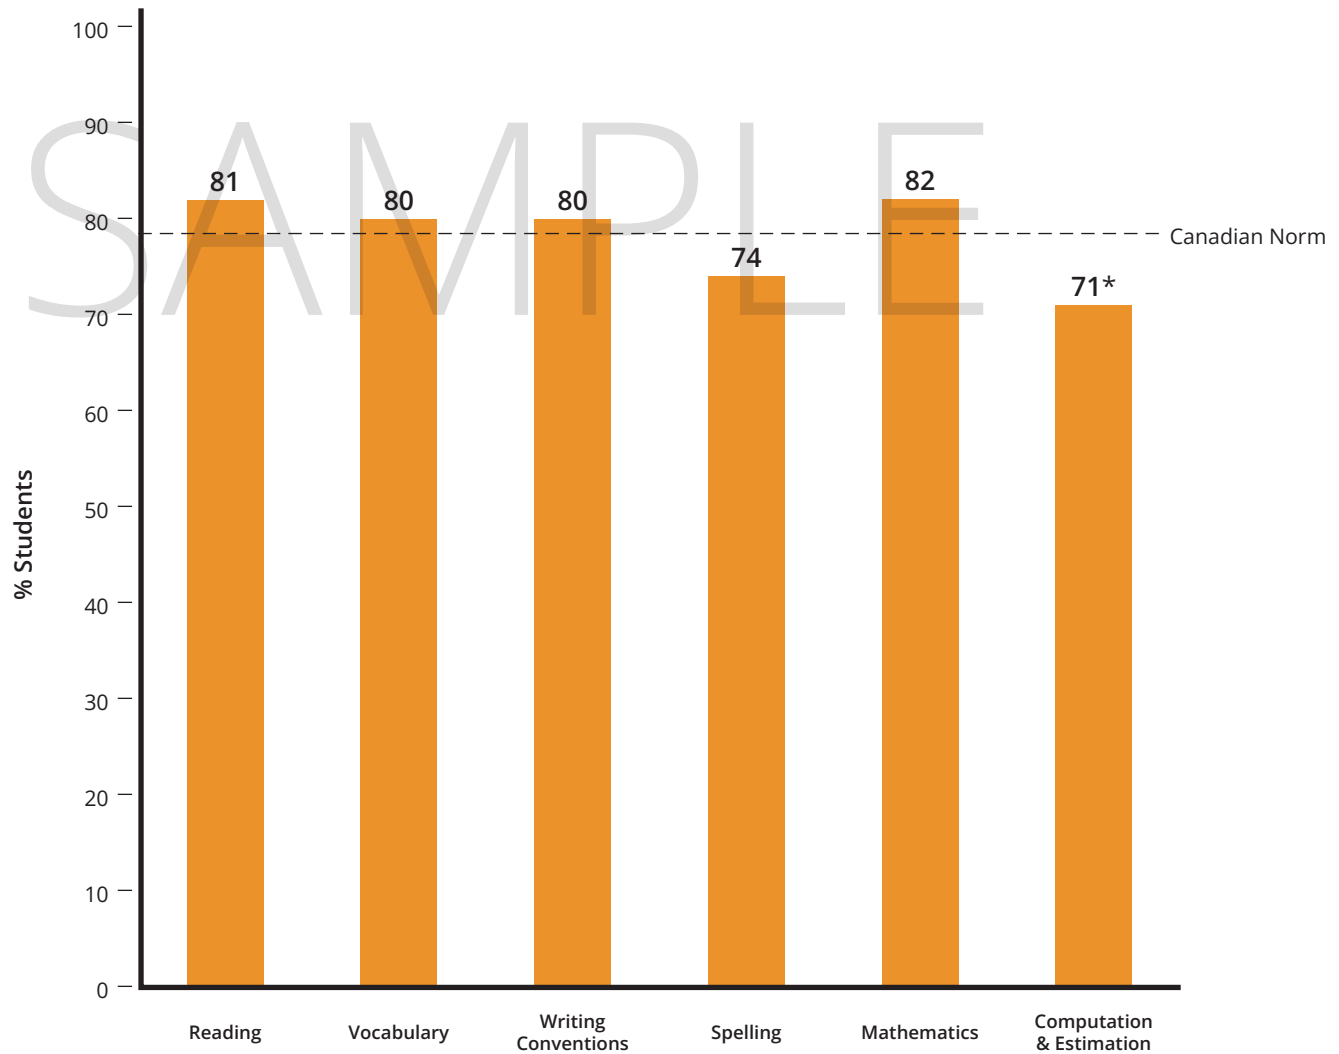

SPRINGFIELD SCHOOL Grade 6, Fall

School Summary

Grade: 6.1
Test Date: 2021/10/10
School: SPRINGFIELD SCHOOL
District: SPRINGFIELD VALLEY SD

Simulated Data

Percentage of Students at Stanines 4 to 9

SPRINGFIELD SCHOOL Grade 6, Fall