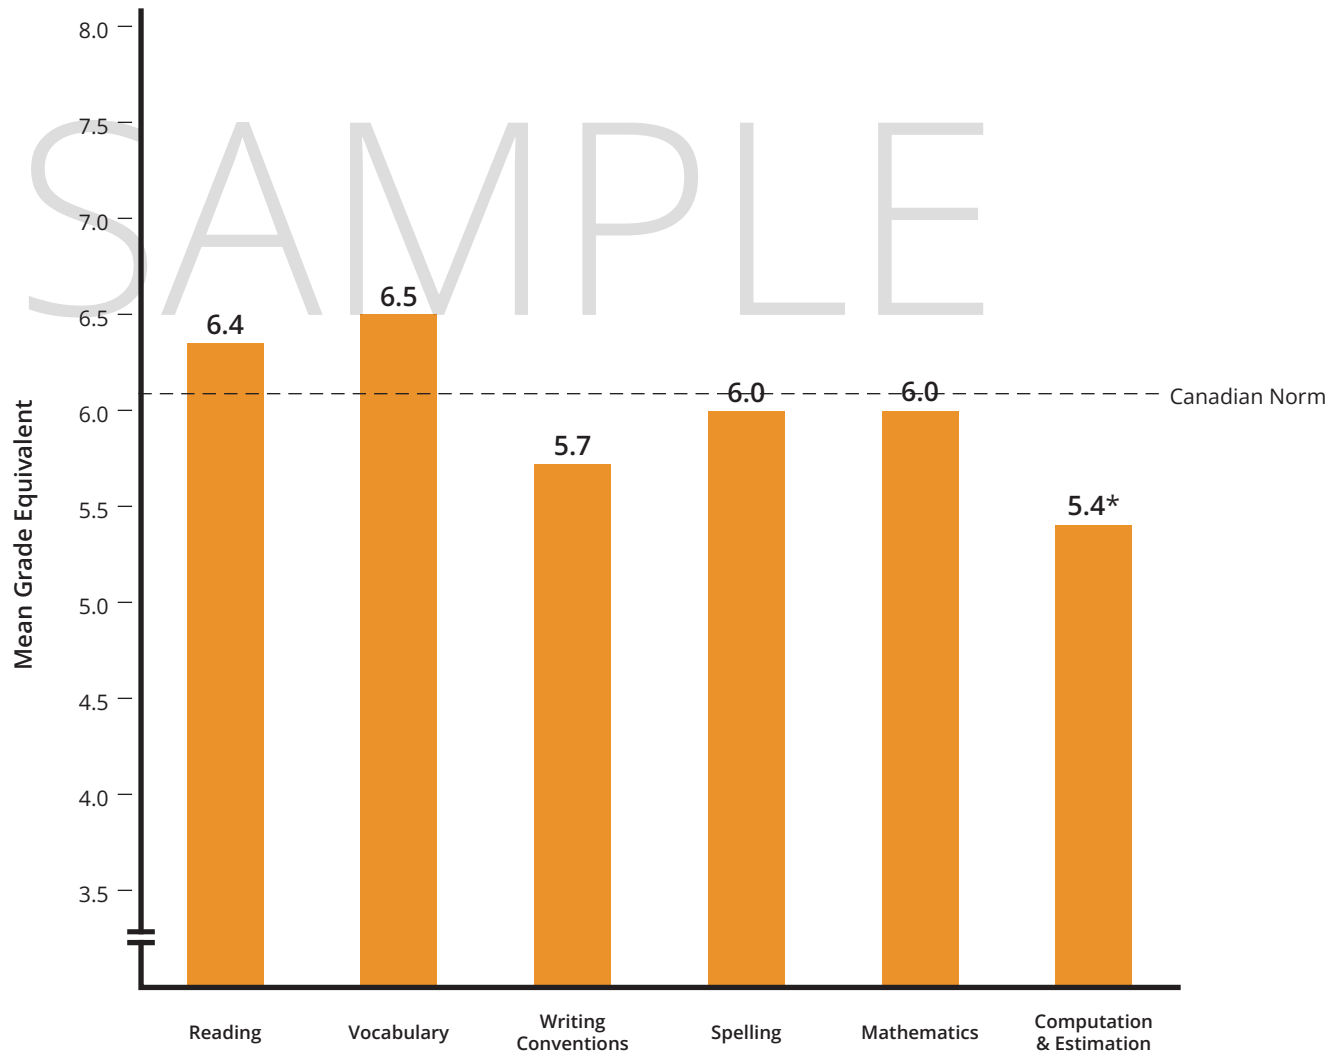

SPRINGFIELD SCHOOL Grade 6, Fall

School Summary

Grade: 6.1
Test Date: 2021/10/10
School: SPRINGFIELD SCHOOL
District: SPRINGFIELD VALLEY SD

Simulated Data

Mean Grade Equivalent